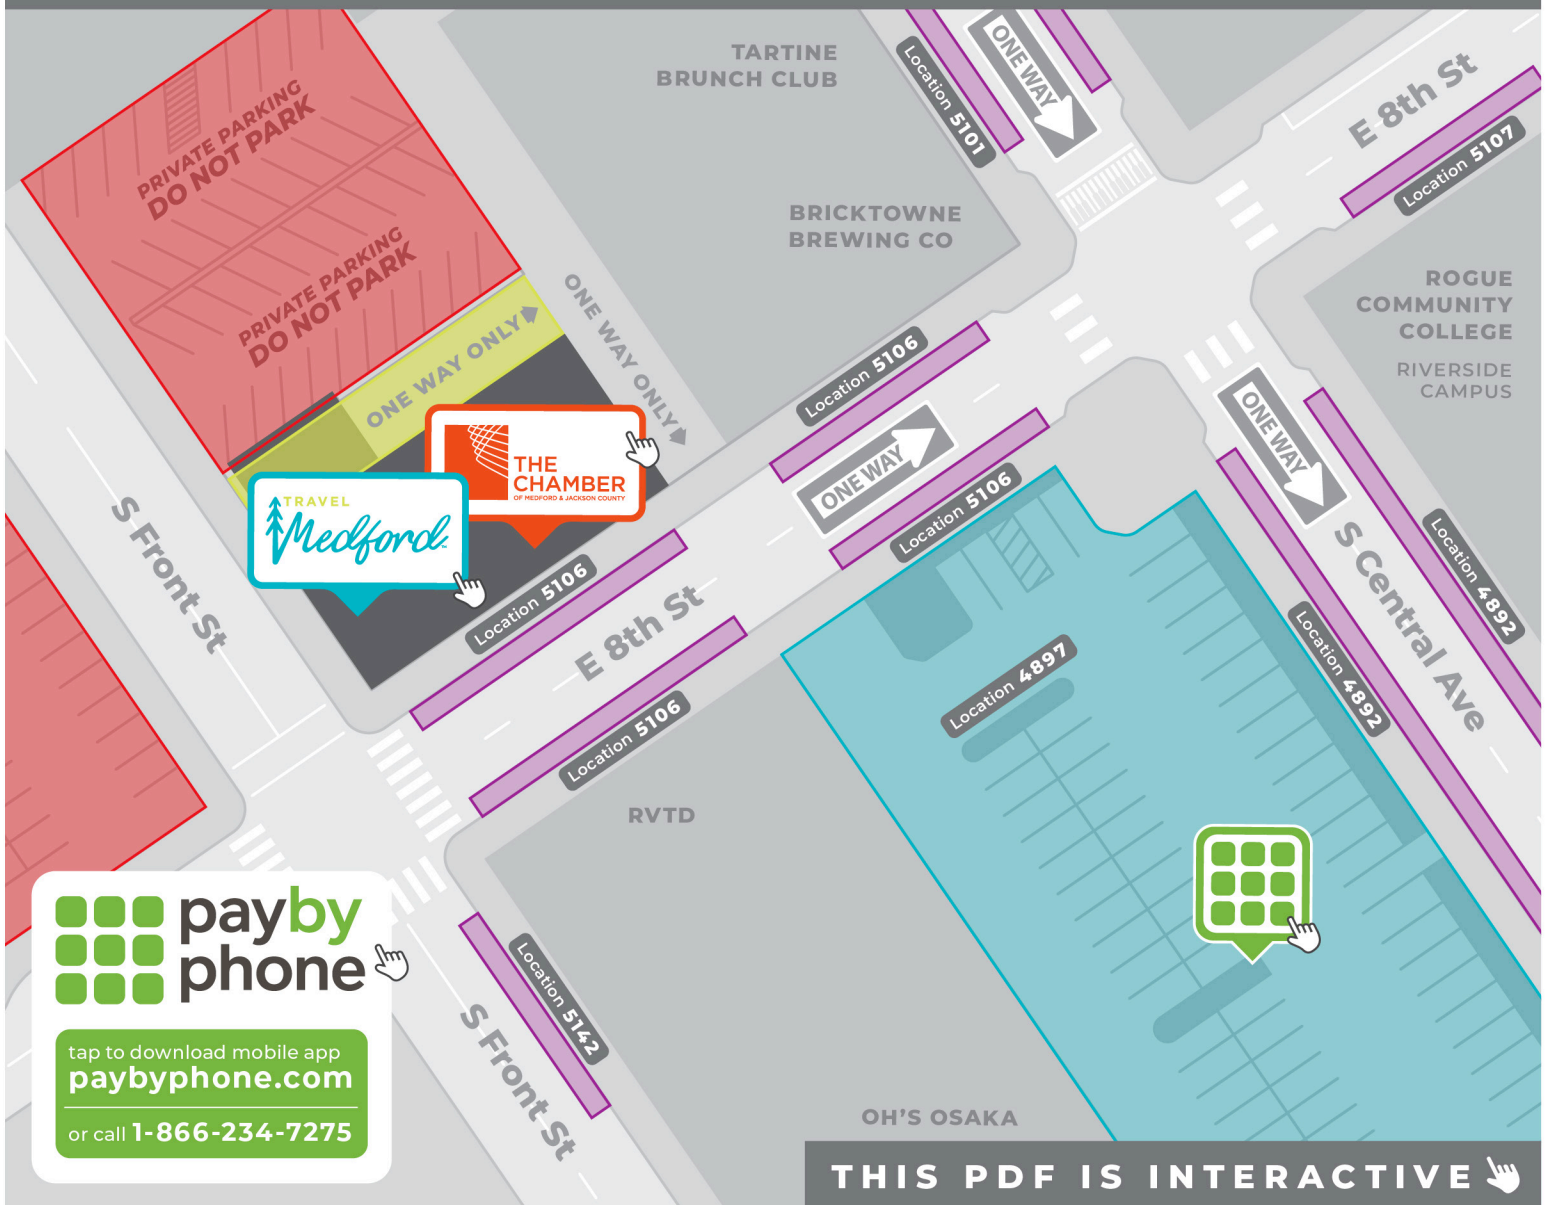

# DOWNTOWN VISITOR CENTER PARKING MAP

📍 101 E. 8th Street, Medford, OR 97501

Main entrance is located at the corner of S. Front Street and E. 8th Street. The conference room entrance is located behind the building in the visitor parking area.

**THE CHAMBER**  
OF MEDFORD & JACKSON COUNTY

**TRAVEL MEDFORD**

**paybyphone**  
METER

**VISITOR PARKING**  
@ DOWNTOWN VISITOR CENTER

**PAY & PARK**

**FREE 1 HOUR PARKING**

**DO NOT PARK**  
PRIVATE PARKING