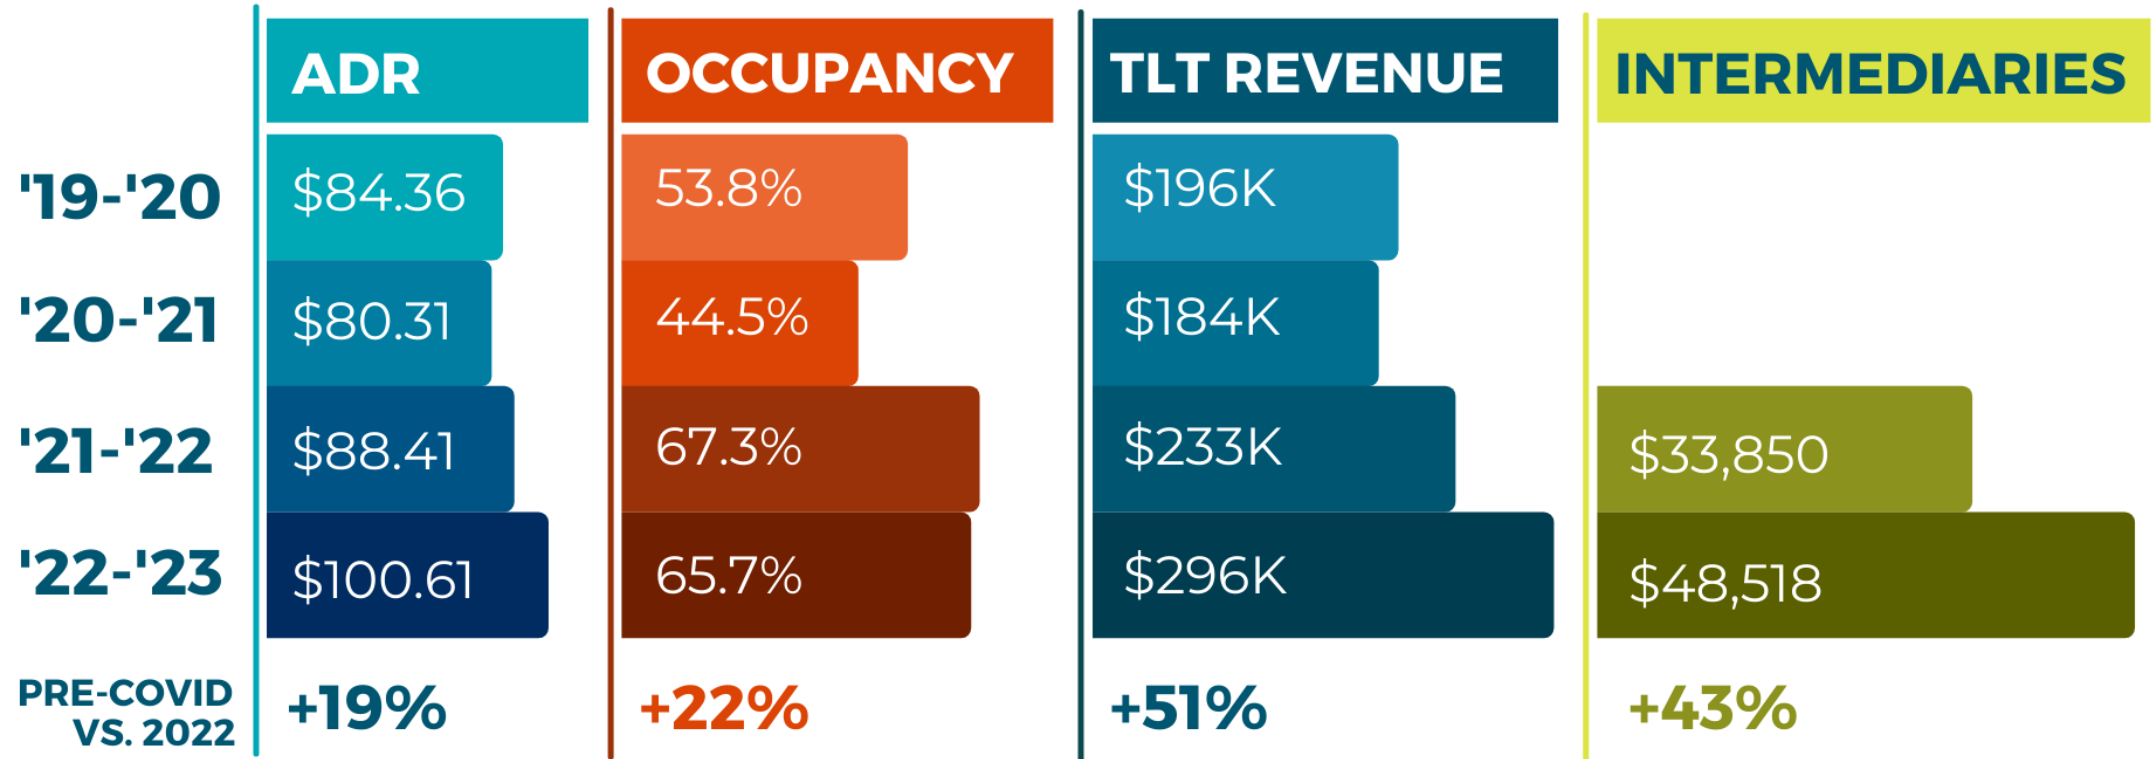

TOURISM IMPACT

Q3 '21-'22